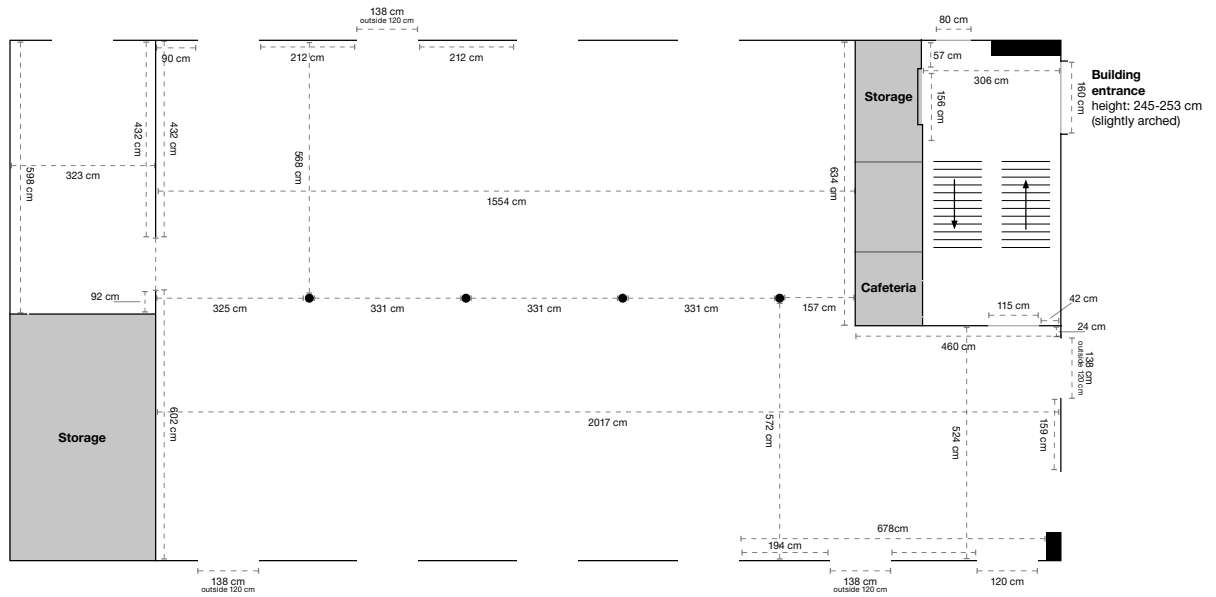

Le bâtiment en briques rouges, dans le style industriel distinct du XIX^e siècle, offre une surface d'exposition sur deux étages de 360 m².

Espace du 1^{er} étage

Surface: 100 m²

Capacité: 30 places assises / 50 debout

Floor entrance height: 225 cm

Ceiling heights
 Walls height = metal beams: 378 cm
 Ceiling heights: 398 cm

Columns
 Heights: 375 cm
 Diameter: 20 cm

Approximative proportions on the plan
 Measurements in cm / 8 = pt
 Example
 331 cm / 8 = 41.12 pt

Capacité: 50 places assises / 50 debout (max.)

Floor entrance height: 230 cm

Walls height: 362 cm

Ceiling heights

Walls height = metal beams: 362 cm

Ceiling heights between wooden beams: 398 cm

Ceiling heights on wooden beams: 381 cm

Surface: 60 m²

Capacité: 15 places assises / 20 places debout (max.)

Reception entrance height: 225 cm

Screening entrance height: 225 cm

Reception ceiling heights: 270 cm
(slightly arched)

Screening ceiling heights: 270 cm
(slightly arched)