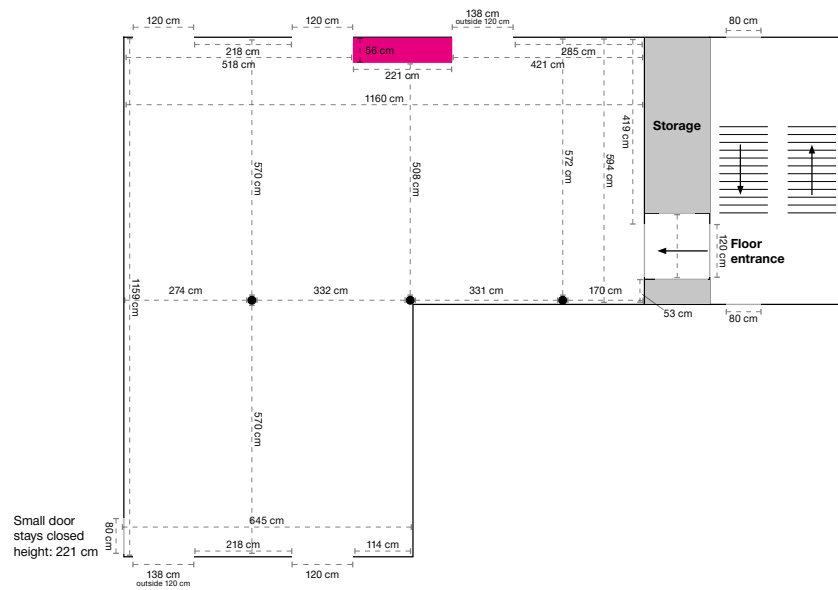

Le bâtiment en briques rouges, dans le style industriel distinct du XIX^e siècle, offre une surface d'exposition sur deux étages de 360 m².

Espace du 1^{er} étage

Surface: 100 m²

Capacité: 30 places assises / 50 debout

Floor entrance height: 225 cm

Ceiling heights
 Walls height = metal beams: 378 cm
 Ceiling heights: 398 cm

Columns
 Heights: 375 cm
 Diameter: 20 cm

Approximative proportions on the plan
 Measurements in cm / 8 = pt
 Example
 331 cm / 8 = 41.12 pt

Capacité: 50 places assises / 50 debout (max.)

Floor entrance height: 230 cm

Walls height: 362 cm

Ceiling heights

Walls height = metal beams: 362 cm

Ceiling heights between wooden beams: 398 cm

Ceiling heights on wooden beams: 381 cm

Surface: 60 m²

Capacité: 15 places assises / 20 places debout (max.)

Reception entrance height: 225 cm

Screening entrance height: 225 cm

Reception ceiling heights: 270 cm
(slightly arched)

Screening ceiling heights: 270 cm
(slightly arched)