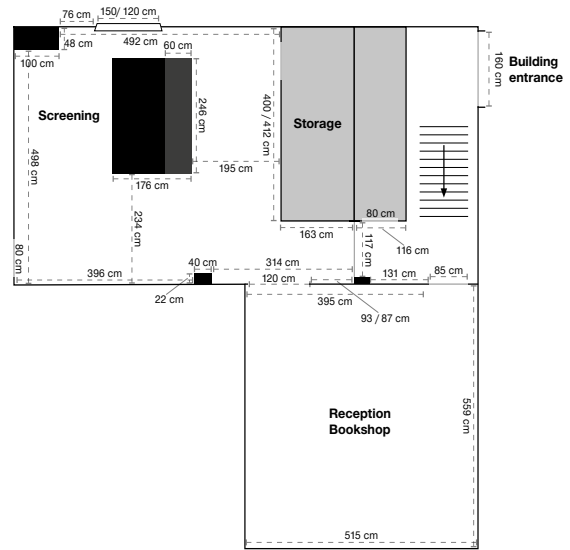

Le bâtiment en briques rouges, dans le style industriel distinct du XIX^e siècle, offre une surface d'exposition sur deux étages de 360 m².

Espace du 1^{er} étage

Surface: 100 m²

Capacité: 30 places assises / 50 debout

Capacité: 50 places assises / 50 debout (max.)

Floor entrance height: 230 cm

Walls height: 362 cm

Ceiling heights

Walls height = metal beams: 362 cm

Ceiling heights between wooden beams: 398 cm

Ceiling heights on wooden beams: 381 cm

Columns

Heights: 375 cm

Diameter: 20 cm

Approximative proportions on the plan

Measurements in cm / 8 = pt

Example

331 cm / 8 = 41.12 pt

Espace de projection au sous-sol

Surface: 60 m²

Capacité: 15 places assises / 20 places debout (max.)

Reception entrance height: 225 cm

Screening entrance height: 225 cm

Reception ceiling heights: 270 cm
(slightly arched)

Screening ceiling heights: 270 cm
(slightly arched)